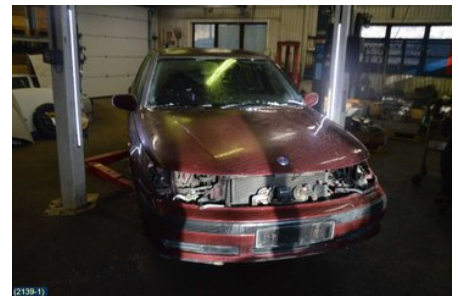

Tel.: 0141-219822

Fax:

www.hk-bildemontering.com

Part - Motor Bracket

Stock no.:	Position:	Quality:	Fits fr./to m.y
W25070		A	-
New code:	Manufacturer:	Manufacturer no.:	Original no.:
-	-	-	4967352
Description:			
-			

Vehicle - Saab 9-5

Chassi no.:	Model year:	Milage:	Fuel:
YS3EF45C6Y3053450	2000	30.906	Bensin
Colour:	Colour code:	Interior:	Interior code:
MÖRKRÖD	276	TYG	K03
Gearbox:	Gearbox no.:	Gearbox ratio:	Group code:
5VXL	FM55B05	4.05	-
Engine:	Engine code:	Manufacturing date:	Registration date:
2.0T	B205E	-	-
Description:			
SAAB 9-5 SE			