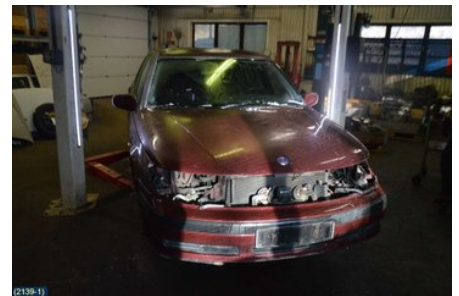

Tel.: 0141-219822

Fax:

www.hk-bildemontering.com

Part - Exhaust manifold inlet

Stock no.:	Position:	Quality:	Fits fr./to m.y
W1216		A	-
New code:	Manufacturer:	Manufacturer no.:	Original no.:
-	-	-	9199654
Description:			
-			

Vehicle - Saab 9-5

Chassi no.:	Model year:	Milage:	Fuel:
YS3EF45C6Y3053450	2000	30.906	Bensin
Colour:	Colour code:	Interior:	Interior code:
MÖRKRÖD	276	TYG	K03
Gearbox:	Gearbox no.:	Gearbox ratio:	Group code:
5VXL	FM55B05	4.05	-
Engine:	Engine code:	Manufacturing date:	Registration date:
2.0T	B205E	-	-
Description:			
SAAB 9-5 SE			