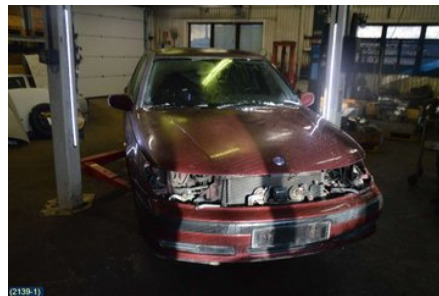

Tel.: 0141-219822

Fax:

www.hk-bildemontering.com

Part - Lever Wiper / Washer switch

Stock no.:	Position:	Quality:	Fits fr./to m.y
W71007		A	-
New code:	Manufacturer:	Manufacturer no.:	Original no.:
-	-	-	-
Description:			
-			

Vehicle - Saab 9-5

Chassi no.:	Model year:	Milage:	Fuel:
YS3EF45C6Y3053450	2000	30.906	Bensin
Colour:	Colour code:	Interior:	Interior code:
MÖRKRÖD	276	TYG	K03
Gearbox:	Gearbox no.:	Gearbox ratio:	Group code:
5VXL	FM55B05	4.05	-
Engine:	Engine code:	Manufacturing date:	Registration date:
2.0T	B205E	-	-
Description:			
SAAB 9-5 SE			