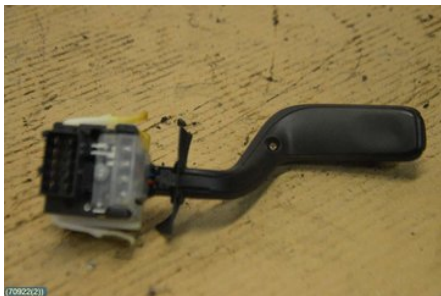

Tel.: 0141-219822

Fax:

www.hk-bildmontering.com

Part - Indicator Levers / Light switch

Stock no.:	Position:	Quality:	Fits fr./to m.y
W70922		A	-
New code:	Manufacturer:	Manufacturer no.:	Original no.:
-	-	-	4805008
Description:			
-			

Vehicle - Saab 9-5

Chassi no.:	Model year:	Milage:	Fuel:
YS3EF45C6Y3053450	2000	30.906	Bensin
Colour:	Colour code:	Interior:	Interior code:
MÖRKRÖD	276	TYG	K03
Gearbox:	Gearbox no.:	Gearbox ratio:	Group code:
5VXL	FM55B05	4.05	-
Engine:	Engine code:	Manufacturing date:	Registration date:
2.0T	B205E	-	-
Description:			
SAAB 9-5 SE			