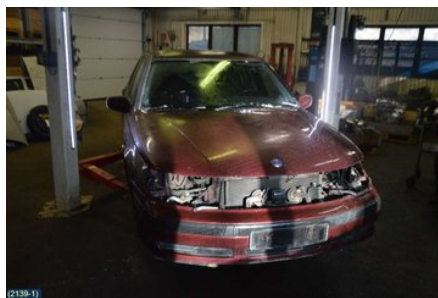

Tel.: 0141-219822

Fax:

www.hk-bildmontering.com

Part - Deliverer

Stock no.:	Position:	Quality:	Fits fr./to m.y
W70866		A	-
New code:	Manufacturer:	Manufacturer no.:	Original no.:
-	-	-	0280155750
Description:			
-			

Vehicle - Saab 9-5

Chassi no.:	Model year:	Milage:	Fuel:
YS3EF45C6Y3053450	2000	30.906	Bensin
Colour:	Colour code:	Interior:	Interior code:
MÖRKRÖD	276	TYG	K03
Gearbox:	Gearbox no.:	Gearbox ratio:	Group code:
5VXL	FM55B05	4.05	-
Engine:	Engine code:	Manufacturing date:	Registration date:
2.0T	B205E	-	-
Description:			
SAAB 9-5 SE			