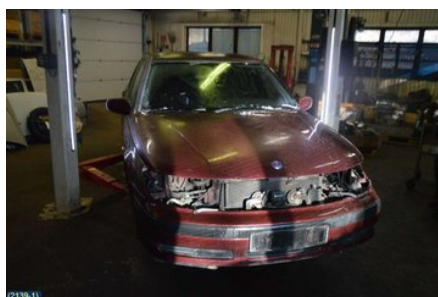

Tel.: 0141-219822

Fax:

www.hk-bildemontering.com

Part - Windshield Wiper mechanism

Stock no.:	Position:	Quality:	Fits fr./to m.y
W70727		A	-
New code:	Manufacturer:	Manufacturer no.:	Original no.:
-	-	-	-
Description:			
-			

Vehicle - Saab 9-5

Chassi no.:	Model year:	Milage:	Fuel:
YS3EF45C6Y3053450	2000	30.906	Bensin
Colour:	Colour code:	Interior:	Interior code:
MÖRKRÖD	276	TYG	K03
Gearbox:	Gearbox no.:	Gearbox ratio:	Group code:
5VXL	FM55B05	4.05	-
Engine:	Engine code:	Manufacturing date:	Registration date:
2.0T	B205E	-	-
Description:			
SAAB 9-5 SE			