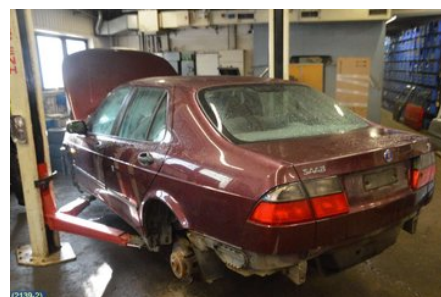

Tel.: 0141-219822

Fax:

www.hk-bildemontering.com

Part - Windshield Wiper mechanism

Stock no.:	Position:	Quality:	Fits fr./to m.y
W70727		A	-
New code:	Manufacturer:	Manufacturer no.:	Original no.:
-	-	-	-
Description:			
-			

Vehicle - Saab 9-5

Chassi no.:	Model year:	Milage:	Fuel:
YS3EF45C6Y3053450	2000	30.906	Bensin
Colour:	Colour code:	Interior:	Interior code:
MÖRKRÖD	276	TYG	K03
Gearbox:	Gearbox no.:	Gearbox ratio:	Group code:
5VXL	FM55B05	4.05	-
Engine:	Engine code:	Manufacturing date:	Registration date:
2.0T	B205E	-	-
Description:			
SAAB 9-5 SE			