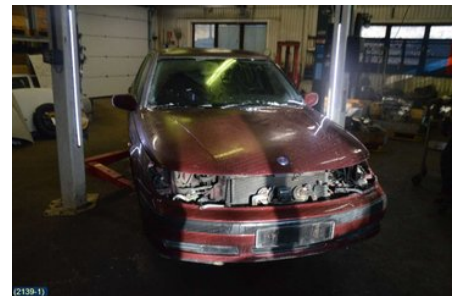

Tel.: 0141-219822

Fax:

www.hk-bildemontering.com

Part - Rear axle

Stock no.:	Position:	Quality:	Fits fr./to m.y
W69184		B FRÄMRE BUSSNINGAR SAKNAS SE BILDER	-
New code:	Manufacturer:	Manufacturer no.:	Original no.:
-	-	-	-
Description:			
-			

Vehicle - Saab 9-5

Chassi no.:	Model year:	Milage:	Fuel:
YS3EF45C6Y3053450	2000	30.906	Bensin
Colour:	Colour code:	Interior:	Interior code:
MÖRKRÖD	276	TYG	K03
Gearbox:	Gearbox no.:	Gearbox ratio:	Group code:
5VXL	FM55B05	4.05	-
Engine:	Engine code:	Manufacturing date:	Registration date:
2.0T	B205E	-	-
Description:			
SAAB 9-5 SE			