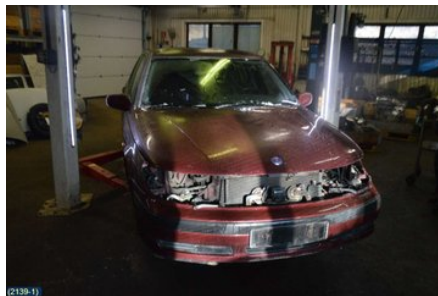

Tel.: 0141-219822

Fax:

www.hk-bildemontering.com

Part - Motor cushion

Stock no.:	Position:	Quality:	Fits fr./to m.y
W69108		A	-
New code:	Manufacturer:	Manufacturer no.:	Original no.:
-	-	-	4967964
Description:			
-			

Vehicle - Saab 9-5

Chassi no.:	Model year:	Milage:	Fuel:
YS3EF45C6Y3053450	2000	30.906	Bensin
Colour:	Colour code:	Interior:	Interior code:
MÖRKRÖD	276	TYG	K03
Gearbox:	Gearbox no.:	Gearbox ratio:	Group code:
5VXL	FM55B05	4.05	-
Engine:	Engine code:	Manufacturing date:	Registration date:
2.0T	B205E	-	-
Description:			
SAAB 9-5 SE			