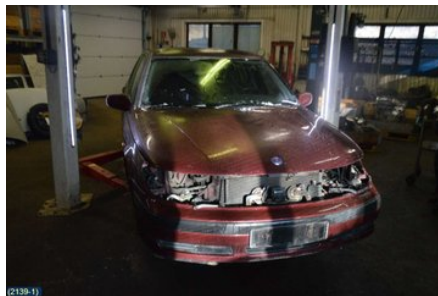

Vehicle - Saab 9-5

Chassi no.:	Model year:	Milage:	Fuel:
YS3EF45C6Y3053450	2000	30.906	Bensin
Colour:	Colour code:	Interior:	Interior code:
MÖRKRÖD	276	TYG	K03
Gearbox:	Gearbox no.:	Gearbox ratio:	Group code:
5VXL	FM55B05	4.05	-
Engine:	Engine code:	Manufacturing date:	Registration date:
2.0T	B205E	-	-
Description:			
SAAB 9-5 SE