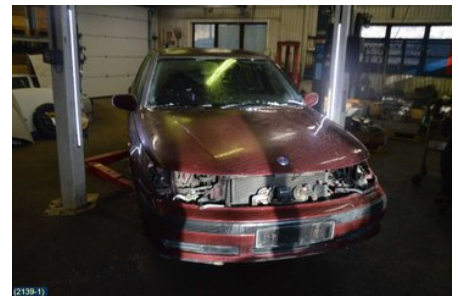

Vehicle - Saab 9-5

Chassi no.:	Model year:	Milage:	Fuel:
YS3EF45C6Y3053450	2000	30.906	Bensin
Colour:	Colour code:	Interior:	Interior code:
MÖRKRÖD	276	TYG	K03
Gearbox:	Gearbox no.:	Gearbox ratio:	Group code:
5VXL	FM55B05	4.05	-
Engine:	Engine code:	Manufacturing date:	Registration date:
2.0T	B205E	-	-
Description:	SAAB 9-5 SE