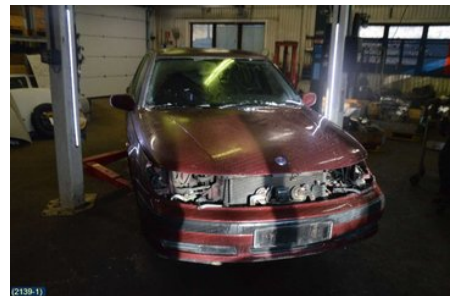

Tel.: 0141-219822

Fax:

www.hk-bildmontering.com

Part - Brake disc

Stock no.:	Position:	Quality:	Fits fr./to m.y
W68756	Front	B LITEN KANT	-
New code:	Manufacturer:	Manufacturer no.:	Original no.:
-	-	-	-
Description: VENT 288MM			

Vehicle - Saab 9-5

Chassi no.:	Model year:	Milage:	Fuel:
YS3EF45C6Y3053450	2000	30.906	Bensin
Colour:	Colour code:	Interior:	Interior code:
MÖRKRÖD	276	TYG	K03
Gearbox:	Gearbox no.:	Gearbox ratio:	Group code:
5VXL	FM55B05	4.05	-
Engine:	Engine code:	Manufacturing date:	Registration date:
2.0T	B205E	-	-
Description: SAAB 9-5 SE			