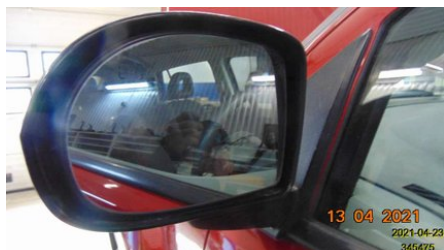

Vehicle - Dodge Caliber

Chassi no.:	Model year:	Milage:	Fuel:
1B3HBG8B47D169082	2007	17.175	Bensin
Colour:	Colour code:	Interior:	Interior code:
RÖD	-	-	-
Gearbox:	Gearbox no.:	Gearbox ratio:	Group code:
VARIOMATIC	-	-	-
Engine:	Engine code:	Manufacturing date:	Registration date:
2,0	-	200609	20061024
Description:	2,0 2,0 VARIOMATIC 5DR HGV BENSIN		