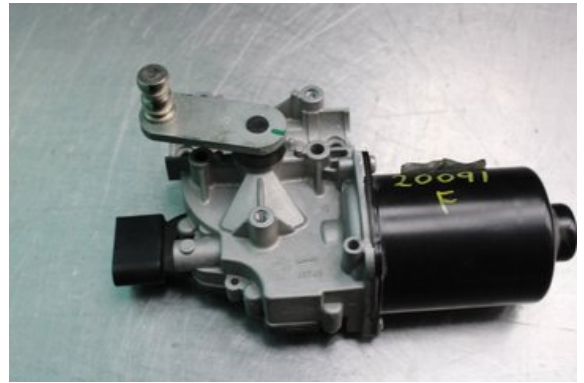

Stock no.:

W636880

1.250 SEK

Shipping price / Shipping time:

- / 1-3 days

Vimmerby Bildemontering AB

Källenas 110

59872 Södra Vi

Tel.: 0492-20028

Fax: 0492-20720

www.vimmerbybildemontering.se

Part - Wiper motor Windshield

Stock no.:	Position:	Quality:	Fits fr./to m.y
W636880		A	-
New code:	Manufacturer:	Manufacturer no.:	Original no.:
	-	W000051914	-
Description:			
Testad Ok!			

Vehicle - Iveco Daily

Chassi no.:	Model year:	Milage:	Fuel:
ZCFCC35A705296640	2019	2.319	Diesel
Colour:	Colour code:	Interior:	Interior code:
VIT	-	-	-
Gearbox:	Gearbox no.:	Gearbox ratio:	Group code:
AUTOMAT	-	-	-
Engine:	Engine code:	Manufacturing date:	Registration date:
2.3DCi/F1AGL411	-	201904	2019-04-15
Description:			
2.3D HÖGSKÅP DIESEL 156HK 2.3DCI/F1AGL411 AUTOMAT 0			