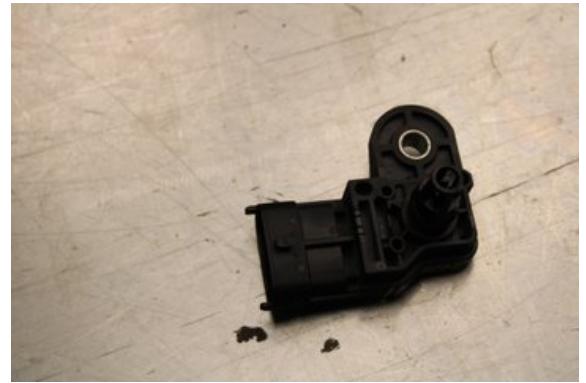

Tel.: 0492-20028

Fax: 0492-20720

www.vimmerbybildemontering.se

Part - Mapp Sensor

Stock no.:	Position:	Quality:	Fits fr./to m.y
W636875		A	-
New code:	Manufacturer:	Manufacturer no.:	Original no.:
-	-	-	-
Description:			
Testad Ok			

Vehicle - Iveco Daily

Chassi no.:	Model year:	Milage:	Fuel:
ZCFCC35A705296640	2019	2.319	Diesel
Colour:	Colour code:	Interior:	Interior code:
VIT	-	-	-
Gearbox:	Gearbox no.:	Gearbox ratio:	Group code:
AUTOMAT	-	-	-
Engine:	Engine code:	Manufacturing date:	Registration date:
2.3DCi/F1AGL411	-	201904	2019-04-15
Description:			
2.3D HÖGSKÅP DIESEL 156HK 2.3DCI/F1AGL411 AUTOMAT 0			