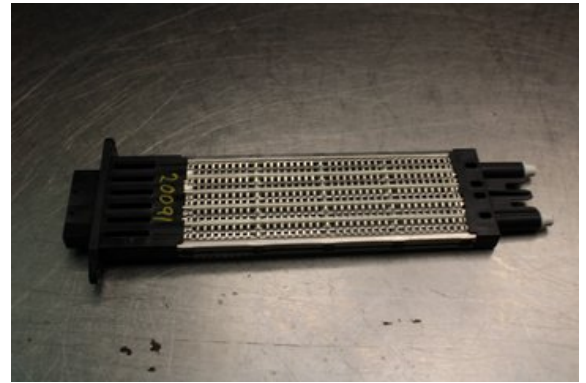

### Part - Cell package

Stock no.:	Position:	Quality:	Fits fr./to m.y
W636861		A	-
New code:	Manufacturer:	Manufacturer no.:	Original no.:
-	-	-	-
Description:			
Testad Ok			