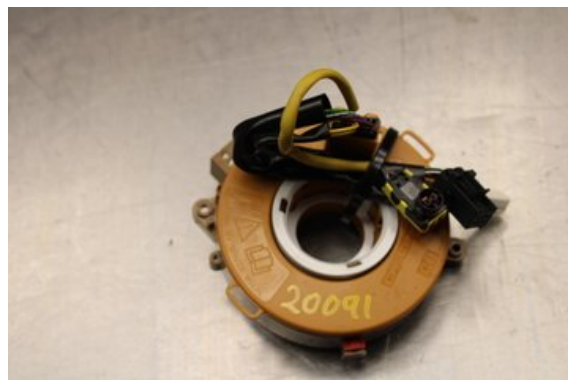

### Part - Contact roll Airbag

Stock no.:	Position:	Quality:	Fits fr./to m.y
W636831	-	A	-
New code:	Manufacturer:	Manufacturer no.:	Original no.:
-	-	-	-
Description:			
Testad Ok			

### Vehicle - Iveco Daily

Chassi no.:	Model year:	Milage:	Fuel:
ZCFCC35A705296640	2019	2.319	Diesel
Colour:	Colour code:	Interior:	Interior code:
VIT	-	-	-
Gearbox:	Gearbox no.:	Gearbox ratio:	Group code:
AUTOMAT	-	-	-
Engine:	Engine code:	Manufacturing date:	Registration date:
2.3DCi/F1AGL411	-	201904	2019-04-15
Description:			
2.3D HÖGSKÅP DIESEL 156HK 2.3DCI/F1AGL411 AUTOMAT 0			