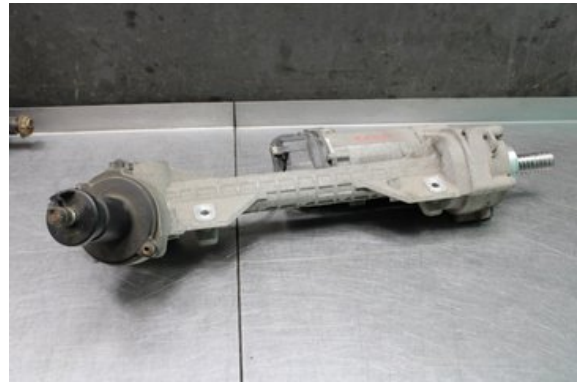

### Part - Steering Gear / Worm Servo

Stock no.:	Position:	Quality:	Fits fr./to m.y
W636700	-	A	-
New code:	Manufacturer:	Manufacturer no.:	Original no.:
-	-	-	-
Description:			
Testad Ok			