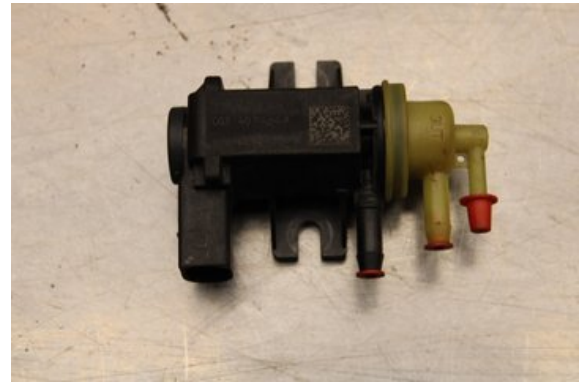

Stock no.:

W636487

200 SEK

Shipping price / Shipping time:

- / 1-3 days

Vimmerby Bildemontering AB

Källnäs 110

59872 Södra Vi

Tel.: 0492-20028

Fax: 0492-20720

www.vimmerbybildemontering.se

Part - Vacuum valve

| | | | |
|--------------|---------------|-------------------|-----------------|
| Stock no.: | Position: | Quality: | Fits fr./to m.y |
| W636487 | - | A | - |
| New code: | Manufacturer: | Manufacturer no.: | Original no.: |
| - | - | - | - |
| Description: | | | |
| Testad OK | | | |

Vehicle - VW Golf, e-Golf

| | | | |
|---|--------------|---------------------|--------------------|
| Chassi no.: | Model year: | Milage: | Fuel: |
| WVWZZZAUZFP583844 | 2015 | 15.460 | Diesel |
| Colour: | Colour code: | Interior: | Interior code: |
| VIT | - | - | - |
| Gearbox: | Gearbox no.: | Gearbox ratio: | Group code: |
| AUTOMAT | - | - | - |
| Engine: | Engine code: | Manufacturing date: | Registration date: |
| 1.6TDi/CLHA | - | 201412 | 2014-12-30 |
| Description: | | | |
| 1.6TDI DIESEL VARIANT 105HK 1.6TDI/CLHA AUTOMAT 5DR | | | |