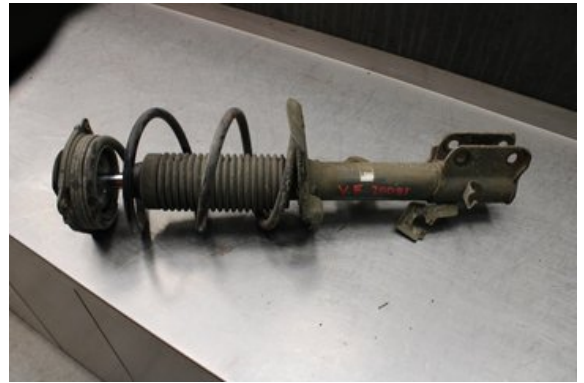

Stock no.:

W636261

Pris saknas

Shipping price / Shipping time:

- / 1-3 days

Vimmerby Bildemontering AB

Källnäs 110

59872 Södra Vi

Tel.: 0492-20028

Fax: 0492-20720

www.vimmerbybildemontering.se

Part - Strut front

Stock no.:	Position:	Quality:	Fits fr./to m.y
W636261	Left	A	-
New code:	Manufacturer:	Manufacturer no.:	Original no.:
-	-	-	-
Description:			
Testad OK			

Vehicle - Nissan Juke

Chassi no.:	Model year:	Milage:	Fuel:
SJNFBAF15U6297123	2013	7.700	Bensin
Colour:	Colour code:	Interior:	Interior code:
SVART	-	-	-
Gearbox:	Gearbox no.:	Gearbox ratio:	Group code:
VARIOMATIC	-	-	-
Engine:	Engine code:	Manufacturing date:	Registration date:
1.6i/HR16DE	-	201210	2012-11-29
Description:			
1.6I CROSSOVER 117HK 1.6I/HR16DE VARIOMATIC 5DR SUV			