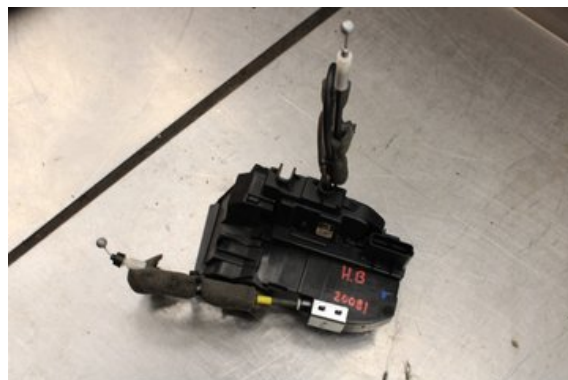

### Part - Lock case Door lock

Stock no.:	Position:	Quality:	Fits fr./to m.y
W636231		A	-
New code:	Manufacturer:	Manufacturer no.:	Original no.:
-	-	-	-
Description:			
H.Bak Testad OK H.Bak			