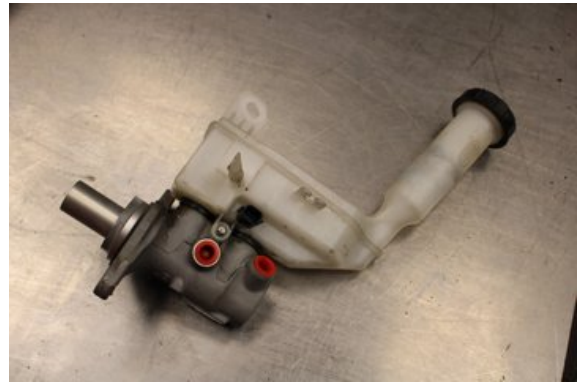

Tel.: 0492-20028

Fax: 0492-20720

www.vimmerbybildemontering.se

Part - Main cylinder

Stock no.:	Position:	Quality:	Fits fr./to m.y
W636225		A	-
New code:	Manufacturer:	Manufacturer no.:	Original no.:
-	-	-	-
Description:			
Testad OK			

Vehicle - Nissan Juke

Chassi no.:	Model year:	Milage:	Fuel:
SJNFBAF15U6297123	2013	7.700	Bensin
Colour:	Colour code:	Interior:	Interior code:
SVART	-	-	-
Gearbox:	Gearbox no.:	Gearbox ratio:	Group code:
VARIOMATIC	-	-	-
Engine:	Engine code:	Manufacturing date:	Registration date:
1.6i/HR16DE	-	201210	2012-11-29
Description:			
1.6I CROSSOVER 117HK 1.6I/HR16DE VARIOMATIC 5DR SUV			