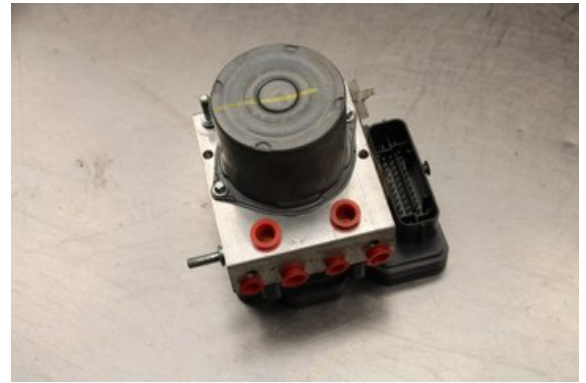

Stock no.:

W636089

Pris saknas

Shipping price / Shipping time:

- / 1-3 days

Vimmerby Bildemontering AB

Källenas 110

59872 Södra Vi

Tel.: 0492-20028

Fax: 0492-20720

www.vimmerbybildemontering.se

Part - ABS Hydraulic Aggregate

Stock no.:	Position:	Quality:	Fits fr./to m.y
W636089		A	-
New code:	Manufacturer:	Manufacturer no.:	Original no.:
-	-	-	-
Description:			
Testad OK			

Vehicle - Renault Kangoo

Chassi no.:	Model year:	Milage:	Fuel:
VF1FW51M157497540	2017	3.849	Diesel
Colour:	Colour code:	Interior:	Interior code:
VIT	-	-	-
Gearbox:	Gearbox no.:	Gearbox ratio:	Group code:
6vxl	-	-	-
Engine:	Engine code:	Manufacturing date:	Registration date:
1.5DCi/K9K636	-	201703	2017-03-30
Description:			
1.5DCI DIESEL MAXI SKÅP 90HK 1.5DCI/K9K636 6VXL 5DR			