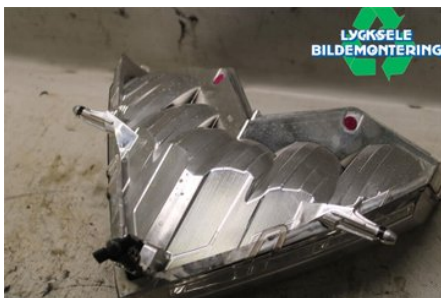

Vehicle - Polaris Snöskoter

Chassi no.:	Model year:	Milage:	Fuel:
SN1EFK8R1LC704839	2020	206	-
Colour:	Colour code:	Interior:	Interior code:
Svart	-	-	-
Gearbox:	Gearbox no.:	Gearbox ratio:	Group code:
-	-	-	-
Engine:	Engine code:	Manufacturing date:	Registration date:
850	-		20190926
Description:			
850 PRORMK