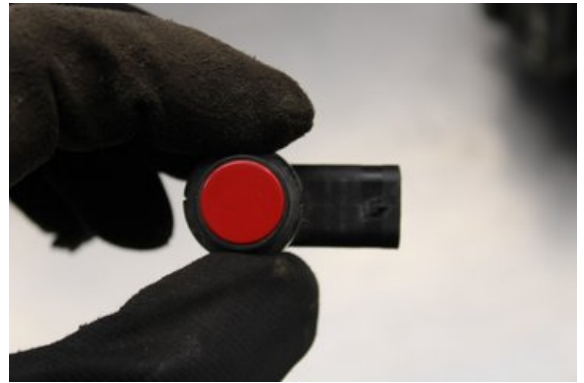

### Part - Rear sensor

Stock no.:	Position:	Quality:	Fits fr./to m.y
W635689		A	-
New code:	Manufacturer:	Manufacturer no.:	Original no.:
-	-	-	-
Description:			
Testad OK			