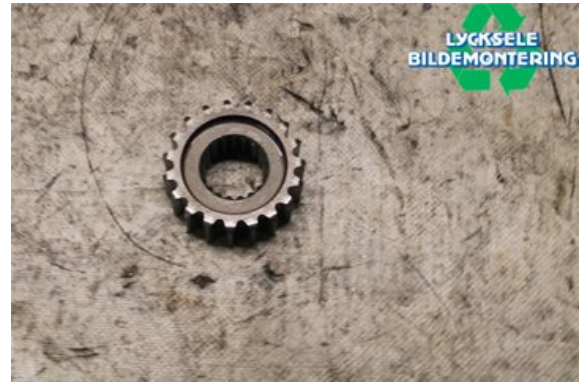

### Part - Gear Box Housing / Parts

Stock no.:	Position:	Quality:	Fits fr./to m.y
W521048		A	-
New code:	Manufacturer:	Manufacturer no.:	Original no.:
	-	-	2602-582
Description:			
Proclimb övre drev 19T			