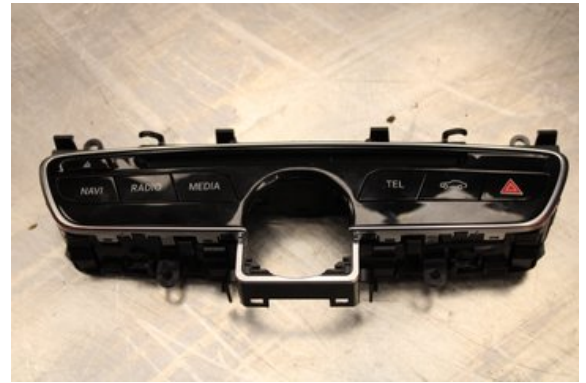

### Part - Multifunktion Strömställare

Stock no.:	Position:	Quality:	Fits fr./to m.y
W634053		A	-
New code:	Manufacturer:	Manufacturer no.:	Original no.:
-	-	-	-
Description:			
Testad OK			