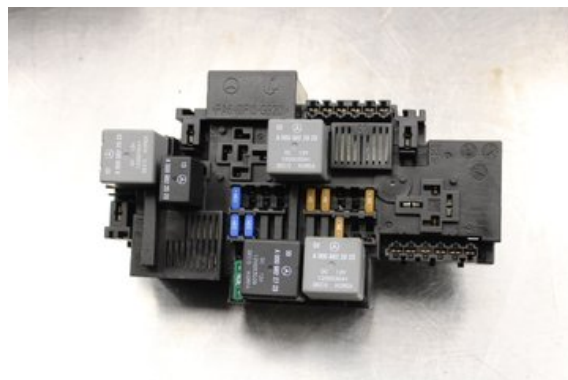

### Part - Fuse box / Electricity central

Stock no.:	Position:	Quality:	Fits fr./to m.y
W633973		A	-
New code:	Manufacturer:	Manufacturer no.:	Original no.:
-	-	-	-
Description:			
Testad OK			

### Vehicle - Mercedes C-Class

Chassi no.:	Model year:	Milage:	Fuel:
WDD2053871F496980	2017	2.161	Bensin
Colour:	Colour code:	Interior:	Interior code:
GRÅ	-	-	-
Gearbox:	Gearbox no.:	Gearbox ratio:	Group code:
AUTOMAT	-	-	-
Engine:	Engine code:	Manufacturing date:	Registration date:
4.0	-	-	2020-09-01
Description:			
AMG C63S CUPE BITURBO 510HK 4.0 AUTOMAT 2DR CPE BEN			