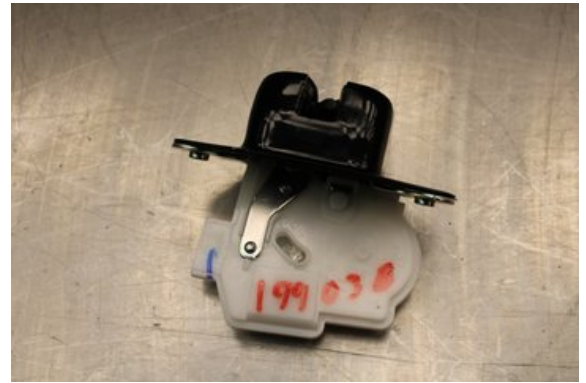

Stock no.:

W631935

Pris saknas

Shipping price / Shipping time:

- / 1-3 days

Vimmerby Bildemontering AB

Källenas 110

59872 Södra Vi

Tel.: 0492-20028

Fax: 0492-20720

www.vimmerbybildemontering.se

Part - Lock case rear hatch

Stock no.:	Position:	Quality:	Fits fr./to m.y
W631935		A	-
New code:	Manufacturer:	Manufacturer no.:	Original no.:
-	-	-	-
Description:			
Testad Ok			

Vehicle - Honda CR-V

Chassi no.:	Model year:	Milage:	Fuel:
SHSRE6770DU023338	2013	12.345	Diesel
Colour:	Colour code:	Interior:	Interior code:
SILVER	-	-	-
Gearbox:	Gearbox no.:	Gearbox ratio:	Group code:
6vxl	-	-	-
Engine:	Engine code:	Manufacturing date:	Registration date:
2.2CTDi/N22B4	-	-	2013-09-16
Description:			
2.2CTDI DIESEL SUV 150HK 2.2CTDI/N22B4 6VXL 5DR SUV			