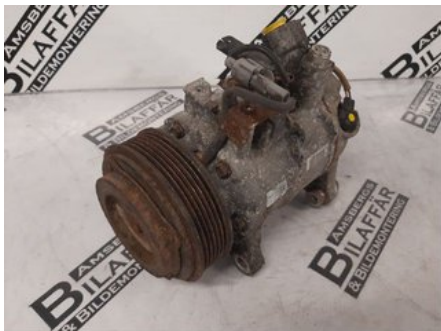

Tel.: 0243-231045

Fax:

www.amsbergsbildemontering.se

Part - AC Compressor

Stock no.:	Position:	Quality:	Fits fr./to m.y
W9975		A	-
New code:	Manufacturer:	Manufacturer no.:	Original no.:
-	-	-	GE447260 4710
Description:			
-			

Vehicle - BMW 3-Series

Chassi no.:	Model year:	Milage:	Fuel:
WBAUY31030F151936	2012	26.657	Diesel
Colour:	Colour code:	Interior:	Interior code:
BLACK SAPPHIRE METALLIC	475	LEDER DAKOTA/BEIGE	LCB4
Gearbox:	Gearbox no.:	Gearbox ratio:	Group code:
-	-	-	-
Engine:	Engine code:	Manufacturing date:	Registration date:
-	N47	032012	-
Description:			
BMW 320D XDRIVE HGV DIESEL			