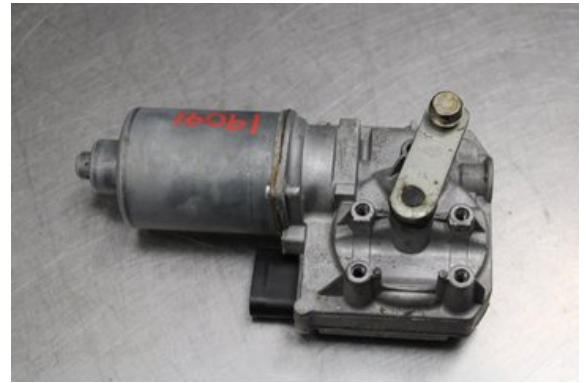

### Part - Wiper motor Windshield

Stock no.:	Position:	Quality:	Fits fr./to m.y
W629998		A	-
New code:	Manufacturer:	Manufacturer no.:	Original no.:
-	-	-	8K1955119A
Description:			
Testad OK			

### Vehicle - Audi A4, S4

Chassi no.:	Model year:	Milage:	Fuel:
WAUZZZ8K4DA151590	2013	20.855	Diesel
Colour:	Colour code:	Interior:	Interior code:
VIT	-	-	-
Gearbox:	Gearbox no.:	Gearbox ratio:	Group code:
6vxl	-	-	-
Engine:	Engine code:	Manufacturing date:	Registration date:
2.0TDI/CGLD	-	201210	2012-10-25
Description:			
2.0TDI DIESEL AVANT 163HK 2.0TDI/CGLD 6VXL 5DR HGV			