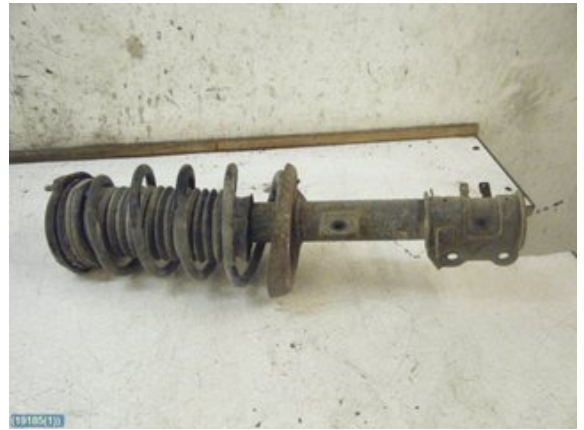

Tel.: 0470-66601

Fax:

www.bildelslagret.nu

Part - Strut front

Stock no.:	Position:	Quality:	Fits fr./to m.y
W19185	Left	A	-
New code:	Manufacturer:	Manufacturer no.:	Original no.:
-	-	-	51880210
Description:	-		

Vehicle - Fiat Fiorino

Chassi no.:	Model year:	Milage:	Fuel:
ZFA22500000319222	2012	16.842	Diesel
Colour:	Colour code:	Interior:	Interior code:
VIT	Colore Esterno (BIAN	-	Colore Interno (GRAY
Gearbox:	Gearbox no.:	Gearbox ratio:	Group code:
-	71779433	-	-
Engine:	Engine code:	Manufacturing date:	Registration date:
-	199.A9.000	201209	20130206
Description:	5D SKÅP 1,3TDI AUT H-STYRTIPTRONIC 5VXL		