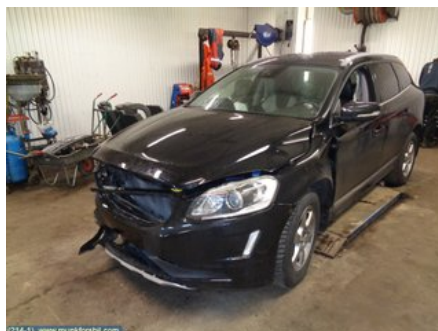

Tel.: 0563-52020

Fax:

www.munkforsbil.com

Part - Rear axle beam

Stock no.:	Position:	Quality:	Fits fr./to m.y
W49232		A	-
New code:	Manufacturer:	Manufacturer no.:	Original no.:
	-	-	31329931
Description: 2,0 D4 AUT 2WD			

Vehicle - Volvo XC60

Chassi no.:	Model year:	Milage:	Fuel:
YV1DZA8CDH2163486	2017	4.250	Diesel
Colour:	Colour code:	Interior:	Interior code:
SVART	019	SKINN	-
Gearbox:	Gearbox no.:	Gearbox ratio:	Group code:
AUT	1285057	-	-
Engine:	Engine code:	Manufacturing date:	Registration date:
2,0 D4	D4204T14	201704	20170425
Description: 2,0 D4 AUT 2WD SUV ABS AC APR 2017			