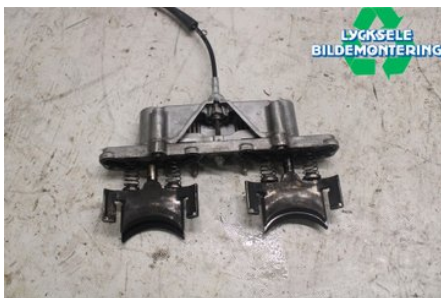

### Part - Avgasport reglerenhet

Stock no.:	Position:	Quality:	Fits fr./to m.y
W514139		A	-
New code:	Manufacturer:	Manufacturer no.:	Original no.:
	-	-	2205698
Description:			
Axys 800cfi2 komplett Avgasport			

### Vehicle - Polaris Snöskoter

Chassi no.:	Model year:	Milage:	Fuel:
SN1EL8PE4GC173264	2016	458	-
Colour:	Colour code:	Interior:	Interior code:
Svart	-	-	-
Gearbox:	Gearbox no.:	Gearbox ratio:	Group code:
-	-	-	-
Engine:	Engine code:	Manufacturing date:	Registration date:
-	-		20150820
Description:			
POLARIS 800 SKS 155			