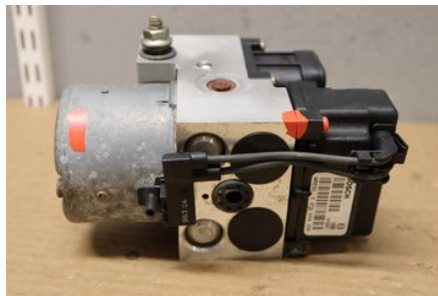

Tel.: 023-25530

Fax:

www.falubildemo.se

Part - ABS Hydraulic Aggregate

Stock no.:	Position:	Quality:	Fits fr./to m.y
W239287		A	-
New code:	Manufacturer:	Manufacturer no.:	Original no.:
-	-	-	Q0004777V008000000
Description:	-		

Vehicle - Smart ForTwo

Chassi no.:	Model year:	Milage:	Fuel:
TCC01MC01XH042502	1999	6.838	Bensin
Colour:	Colour code:	Interior:	Interior code:
SVART/SILVER	EA4/EB2	BOOMERANG ORANGE	IA3
Gearbox:	Gearbox no.:	Gearbox ratio:	Group code:
6V	Q0014207V001000000	-	-
Engine:	Engine code:	Manufacturing date:	Registration date:
0.6T 160910	A160010150080	-	19990713
Description:	SMART PULSE 0.6T 160910 6V 3DR CSE BENSIN		