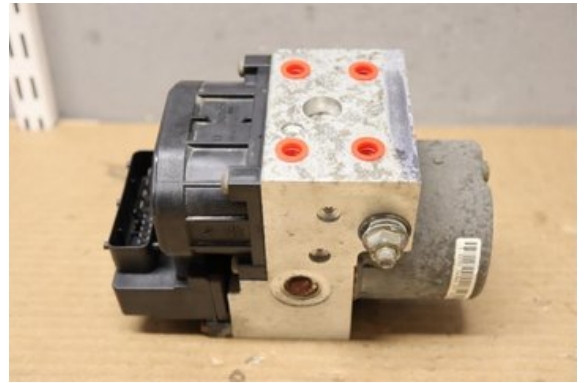

Tel.: 023-25530

Fax:

www.falubildemo.se

Part - ABS Hydraulic Aggregate

Stock no.:	Position:	Quality:	Fits fr./to m.y
W239287		A	-
New code:	Manufacturer:	Manufacturer no.:	Original no.:
-	-	-	Q0004777V008000000
Description:	-		

Vehicle - Smart ForTwo

Chassi no.:	Model year:	Milage:	Fuel:
TCC01MC01XH042502	1999	6.838	Bensin
Colour:	Colour code:	Interior:	Interior code:
SVART/SILVER	EA4/EB2	BOOMERANG ORANGE	IA3
Gearbox:	Gearbox no.:	Gearbox ratio:	Group code:
6V	Q0014207V001000000	-	-
Engine:	Engine code:	Manufacturing date:	Registration date:
0.6T 160910	A160010150080	-	19990713
Description:	SMART PULSE 0.6T 160910 6V 3DR CSE BENSIN		