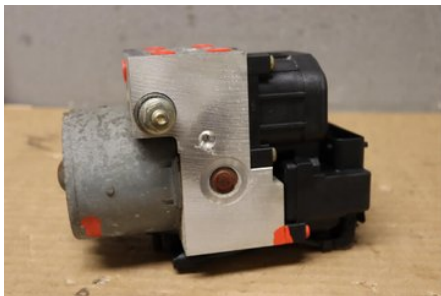

Tel.: 023-25530

Fax:

www.falubildemo.se

Part - ABS Hydraulic Aggregate

Stock no.:	Position:	Quality:	Fits fr./to m.y
W239287		A	-
New code:	Manufacturer:	Manufacturer no.:	Original no.:
-	-	-	Q0004777V008000000
Description:	-		

Vehicle - Smart ForTwo

Chassi no.:	Model year:	Milage:	Fuel:
TCC01MC01XH042502	1999	6.838	Bensin
Colour:	Colour code:	Interior:	Interior code:
SVART/SILVER	EA4/EB2	BOOMERANG ORANGE	IA3
Gearbox:	Gearbox no.:	Gearbox ratio:	Group code:
6V	Q0014207V001000000	-	-
Engine:	Engine code:	Manufacturing date:	Registration date:
0.6T 160910	A160010150080	-	19990713
Description:	SMART PULSE 0.6T 160910 6V 3DR CSE BENSIN		