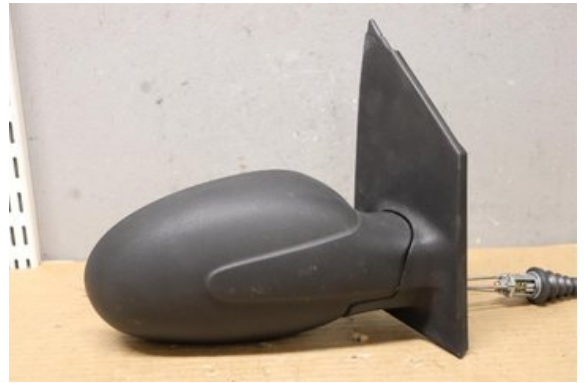

Tel.: 023-25530

Fax:

www.falubildemo.se

Part - Rearview mirror adjustable

Stock no.:	Position:	Quality:	Fits fr./to m.y
W239274	Right	A	-
New code:	Manufacturer:	Manufacturer no.:	Original no.:
-	-	-	Q0000512V007C22A00
Description:	-		