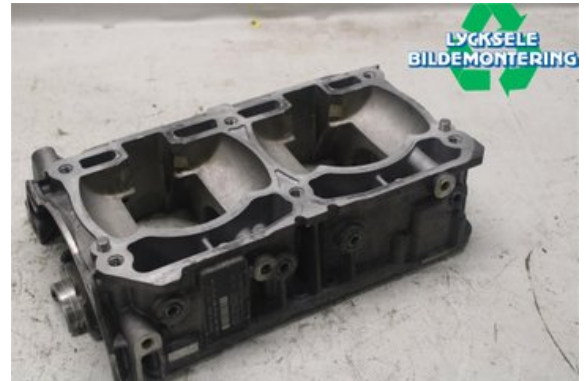

Stock no.:

W512845

1.250 SEK

Shipping price / Shipping time:

- / 1-3 days

Lycksele Bildemontering AB

Karossvägen 4

92145 Lycksele

Tel.: 0950-12140

Fax: 0950-14928

www.lyckselebildemontering.se

Part - Engine block

Stock no.:	Position:	Quality:	Fits fr./to m.y
W512845		A	-
New code:	Manufacturer:	Manufacturer no.:	Original no.:
	-	-	420893084
Description:			
800Etec övre blockahalva			

Vehicle - Ski-Doo Snöskoter

Chassi no.:	Model year:	Milage:	Fuel:
2BPSTNDE4DV000248	2013	604	-
Colour:	Colour code:	Interior:	Interior code:
FLERF	-	-	-
Gearbox:	Gearbox no.:	Gearbox ratio:	Group code:
-	-	-	-
Engine:	Engine code:	Manufacturing date:	Registration date:
-	800ETEC	-	-

Description:

SKI-DOO SUMMITX 163" & 800 800ETEC

Direct link: <http://www.bildelsbasen.se/140-W512845.html>