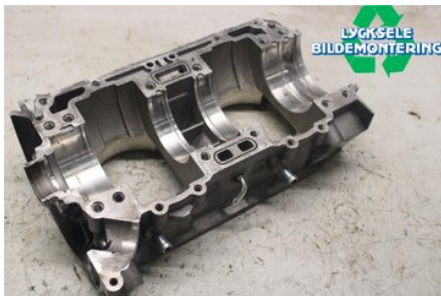

Tel.: 0950-12140

Fax: 0950-14928

www.lyckselebildemontering.se

Part - Engine block

Stock no.:	Position:	Quality:	Fits fr./to m.y
W512845		A	-
New code:	Manufacturer:	Manufacturer no.:	Original no.:
	-	-	420893084
Description:			
800Etec övre blockahalva			

Vehicle - Ski-Doo Snöskoter

Chassi no.:	Model year:	Milage:	Fuel:
2BPSTNDE4DV000248	2013	604	-
Colour:	Colour code:	Interior:	Interior code:
FLERF	-	-	-
Gearbox:	Gearbox no.:	Gearbox ratio:	Group code:
-	-	-	-
Engine:	Engine code:	Manufacturing date:	Registration date:
-	800ETEC	-	-

Description:

SKI-DOO SUMMITX 163" & 800 800ETEC

Direct link: <http://www.bildelsbasen.se/140-W512845.html>