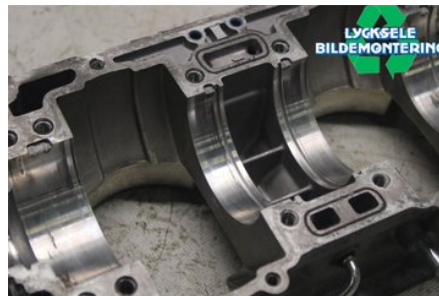

Vehicle - Ski-Doo Snöskoter

Chassi no.:	Model year:	Milage:	Fuel:
2BPSTNDE4DV000248	2013	604	-
Colour:	Colour code:	Interior:	Interior code:
FLERF	-	-	-
Gearbox:	Gearbox no.:	Gearbox ratio:	Group code:
-	-	-	-
Engine:	Engine code:	Manufacturing date:	Registration date:
-	800ETEC	-	-

Description:

SKI-DOO SUMMITX 163" & 800 800ETEC