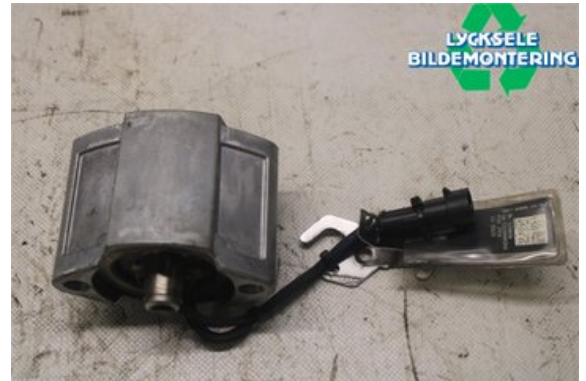

Stock no.:

W512820

1.500 SEK

Shipping price / Shipping time:

- / 1-3 days

Lycksele Bildemontering AB

Karossvägen 4

92145 Lycksele

Tel.: 0950-12140

Fax: 0950-14928

www.lyckselebildemontering.se

Part - Deliverer

| | | | |
|-------------------|---------------|-------------------|-----------------|
| Stock no.: | Position: | Quality: | Fits fr./to m.y |
| W512820 | | A | - |
| New code: | Manufacturer: | Manufacturer no.: | Original no.: |
| | - | - | 512060728 |
| Description: | | | |
| 800etec, PTO sida | | | |

Vehicle - Ski-Doo Snöskoter

| | | | |
|-------------------|--------------|---------------------|--------------------|
| Chassi no.: | Model year: | Milage: | Fuel: |
| 2BPSTNDE4DV000248 | 2013 | 604 | - |
| Colour: | Colour code: | Interior: | Interior code: |
| FLERF | - | - | - |
| Gearbox: | Gearbox no.: | Gearbox ratio: | Group code: |
| - | - | - | - |
| Engine: | Engine code: | Manufacturing date: | Registration date: |
| - | 800ETEC | - | - |