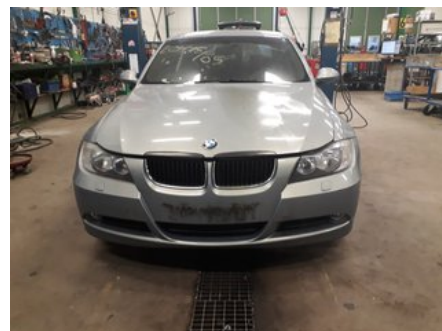

Tel.: 019-450690

Fax: 019-450692

www.svenskbilatervinning.se

Part - Manual coolers

Stock no.:	Position:	Quality:	Fits fr./to m.y
W294187		A	-
New code:	Manufacturer:	Manufacturer no.:	Original no.:
	-	3094141	17117553111
Description:			
CELLMÅTT: 600*475MM			

Vehicle - BMW 3-Series

Chassi no.:	Model year:	Milage:	Fuel:
WBAVA71090PR89219	2005	18.250	Bensin
Colour:	Colour code:	Interior:	Interior code:
ARKTISMET	A34	ANTRAZITGRÅ	ALAT
Gearbox:	Gearbox no.:	Gearbox ratio:	Group code:
6VXL	GS6-17BG-APT (23007626305	3,38	-
Engine:	Engine code:	Manufacturing date:	Registration date:
2,0l (110KW)	N46-B20B (11000430932)	200502	20050616
Description:			
4DSED 320i 6VXL ABS DSCACC DRAG FÄRDDATOR			