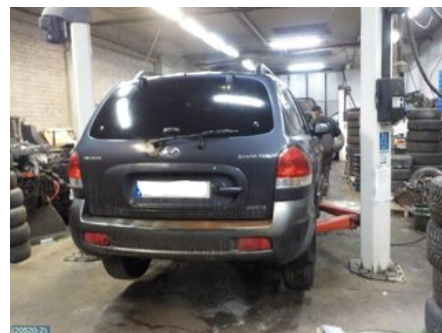

Vehicle - Hyundai Santa Fe

Chassi no.:	Model year:	Milage:	Fuel:
KMHSC81DP5U870384	2004	29.597	Bensin
Colour:	Colour code:	Interior:	Interior code:
MBLÅ,MAUVE GRAY [XA]	OYSTER BLUE (U7)	PINE GRAY [YD]	C18AA
Gearbox:	Gearbox no.:	Gearbox ratio:	Group code:
AUTOMAT	NS79, S4SFD847856	-	-
Engine:	Engine code:	Manufacturing date:	Registration date:
2.7i-24V, KW:127	G6BA	200409	20050127
Description: HYUNDAI SANTA FÉ I,4WDHYUNDAI SANTA FE 2.7 GLS