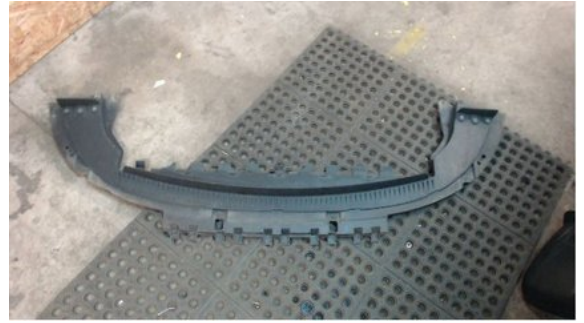

Tel.: 0457-36033

Fax:

www.garesta.se

Part - Skid plate (Plate/ Plastic)

| | | | |
|--------------|---------------|-------------------|-----------------|
| Stock no.: | Position: | Quality: | Fits fr./to m.y |
| W110299 | | A* -REPOR | - |
| New code: | Manufacturer: | Manufacturer no.: | Original no.: |
| - | - | - | - |
| Description: | | | |
| - | | | |