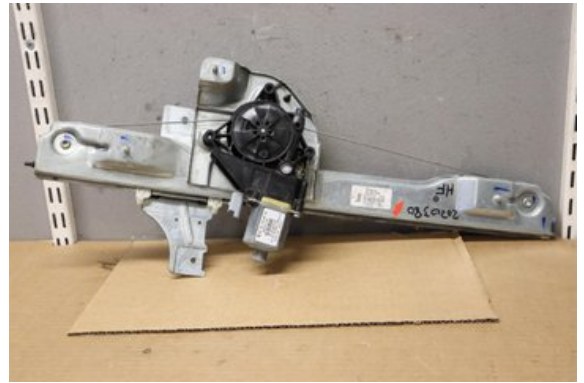

Tel.: 023-25530

Fax:

www.falubildemo.se

Part - Window lifter electric complete

Stock no.:	Position:	Quality:	Fits fr./to m.y
W238854		A	-
New code:	Manufacturer:	Manufacturer no.:	Original no.:
-	-	-	9673154380
Description:			
HF			

Vehicle - Peugeot 208

Chassi no.:	Model year:	Milage:	Fuel:
VF3CCBHY6FT251401	2016	9.797	Diesel
Colour:	Colour code:	Interior:	Interior code:
BANQUISE VIT	-	STRETCHTYG CRAN	-
Gearbox:	Gearbox no.:	Gearbox ratio:	Group code:
5V	1610892180	-	-
Engine:	Engine code:	Manufacturing date:	Registration date:
1.6HDI DV6FD	BH02 1611138780	201512	20151216
Description:			
1,6 HDI 1.6HDI DV6FD 5V 5DR CSE DIESEL			