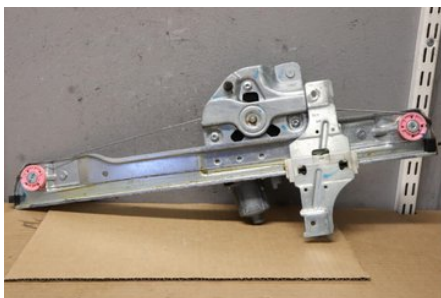

Tel.: 023-25530

Fax:

www.falubildemo.se

Part - Window lifter electric complete

Stock no.:	Position:	Quality:	Fits fr./to m.y
W238854		A	-
New code:	Manufacturer:	Manufacturer no.:	Original no.:
-	-	-	9673154380
Description:			
HF			

Vehicle - Peugeot 208

Chassi no.:	Model year:	Milage:	Fuel:
VF3CCBHY6FT251401	2016	9.797	Diesel
Colour:	Colour code:	Interior:	Interior code:
BANQUISE VIT	-	STRETCHTYG CRAN	-
Gearbox:	Gearbox no.:	Gearbox ratio:	Group code:
5V	1610892180	-	-
Engine:	Engine code:	Manufacturing date:	Registration date:
1.6HDI DV6FD	BH02 1611138780	201512	20151216
Description:			
1,6 HDI 1.6HDI DV6FD 5V 5DR CSE DIESEL			