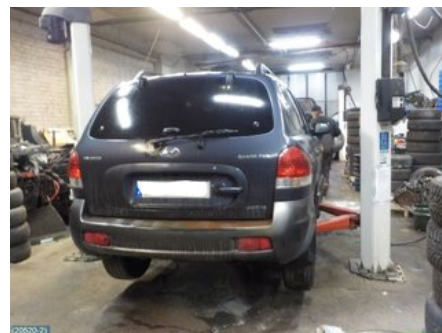

Vehicle - Hyundai Santa Fe

Chassi no.:	Model year:	Milage:	Fuel:
KMHSC81DP5U870384	2004	29.597	Bensin
Colour:	Colour code:	Interior:	Interior code:
MBLÅ,MAUVE GRAY [XA]	OYSTER BLUE (U7)	PINE GRAY [YD]	C18AA
Gearbox:	Gearbox no:	Gearbox ratio:	Group code:
AUTOMAT	NS79, S4SFD847856	-	-
Engine:	Engine code:	Manufacturing date:	Registration date:
2.7i-24V, KW:127	G6BA	200409	20050127
Description:			
HYUNDAI SANTA FÉ I,4WDHYUNDAI SANTA FE 2.7 GLS