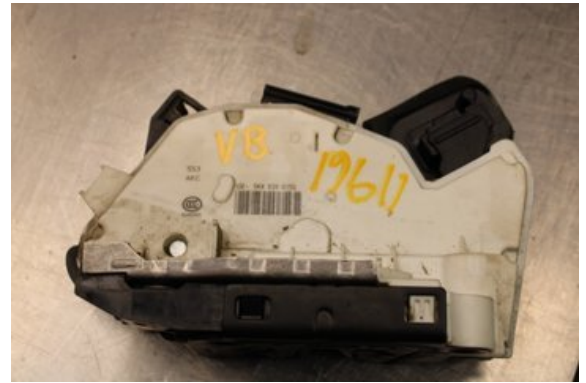

Stock no.:

W622315

225 SEK

Shipping price / Shipping time:

- / 1-3 days

Vimmerby Bildemontering AB

Källenas 110

59872 Södra Vi

Tel.: 0492-20028

Fax: 0492-20720

www.vimmerbybildemontering.se

Part - Lock case Door lock

Stock no.:	Position:	Quality:	Fits fr./to m.y
W622315		A	-
New code:	Manufacturer:	Manufacturer no.:	Original no.:
-	-	-	5K4839015Q
Description:			
V.bak Testad OK V.bak			

Vehicle - VW Golf, e-Golf

Chassi no.:	Model year:	Milage:	Fuel:
WVWZZZAUZFW062110	2015	15.000	Diesel
Colour:	Colour code:	Interior:	Interior code:
VIT	-	-	-
Gearbox:	Gearbox no.:	Gearbox ratio:	Group code:
6vxl	-	-	-
Engine:	Engine code:	Manufacturing date:	Registration date:
1.6TDi/CLHA	-	201407	2014-08-01
Description:			
1.6TDI DIESEL 4MOTION CC 105HK 1.6TDI/CLHA 6VXL 5DR			