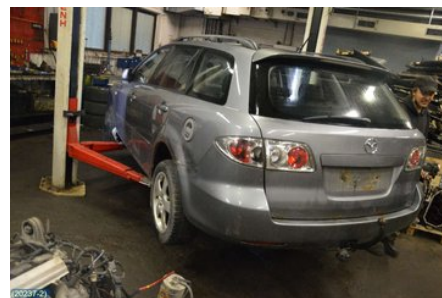

### Vehicle - Mazda 6

Chassi no.:	Model year:	Milage:	Fuel:
JMZGY19F241143344	2004	20.773	Bensin
Colour:	Colour code:	Interior:	Interior code:
GRÅ	-	SKINN	-
Gearbox:	Gearbox no.:	Gearbox ratio:	Group code:
5VXL	GC140	-	-
Engine:	Engine code:	Manufacturing date:	Registration date:
2.0	LF17	-	-
Description:			
MAZDA 6 STATION WAGON			