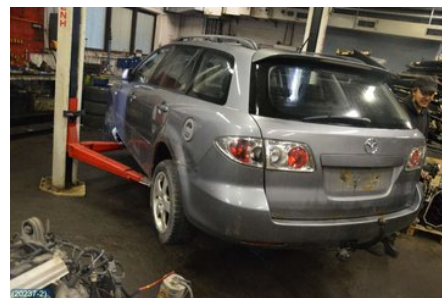

### Vehicle - Mazda 6

Chassi no.:	Model year:	Milage:	Fuel:
JMZGY19F241143344	2004	20.773	Bensin
Colour:	Colour code:	Interior:	Interior code:
GRÅ	-	SKINN	-
Gearbox:	Gearbox no.:	Gearbox ratio:	Group code:
5VXL	GC140	-	-
Engine:	Engine code:	Manufacturing date:	Registration date:
2.0	LF17	-	-
Description:	MAZDA 6 STATION WAGON		