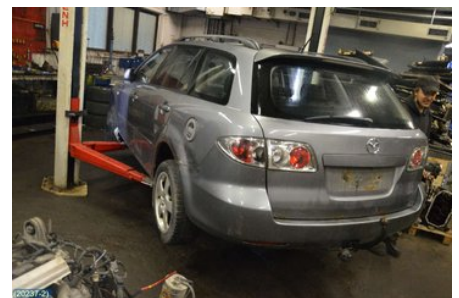

Vehicle - Mazda 6

Chassi no.:	Model year:	Milage:	Fuel:
JMZGY19F241143344	2004	20.773	Bensin
Colour:	Colour code:	Interior:	Interior code:
GRÅ	-	SKINN	-
Gearbox:	Gearbox no.:	Gearbox ratio:	Group code:
5VXL	GC140	-	-
Engine:	Engine code:	Manufacturing date:	Registration date:
2.0	LF17	-	-
Description:	MAZDA 6 STATION WAGON