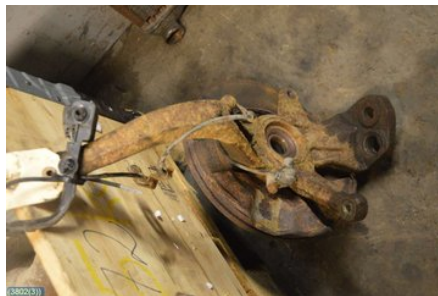

Vehicle - Mazda 6

Chassi no.:	Model year:	Milage:	Fuel:
JMZGY19F241143344	2004	20.773	Bensin
Colour:	Colour code:	Interior:	Interior code:
GRÅ	-	SKINN	-
Gearbox:	Gearbox no.:	Gearbox ratio:	Group code:
5VXL	GC140	-	-
Engine:	Engine code:	Manufacturing date:	Registration date:
2.0	LF17	-	-
Description:	MAZDA 6 STATION WAGON