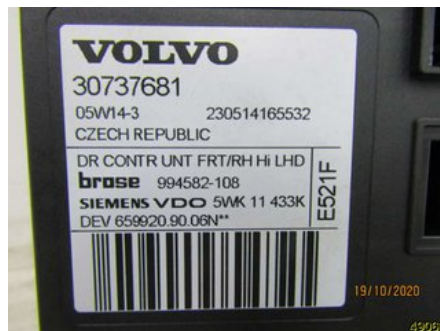

### Part - Window regulator engine

Stock no.:	Position:	Quality:	Fits fr./to m.y
W49062		A	-
New code:	Manufacturer:	Manufacturer no.:	Original no.:
	-	-	30710489
Description:			
HÖGER FRAM			

### Vehicle - Volvo V50

Chassi no.:	Model year:	Milage:	Fuel:
YV1MW684952117675	2005	28.260	Bensin
Colour:	Colour code:	Interior:	Interior code:
RÖD	-	-	-
Gearbox:	Gearbox no.:	Gearbox ratio:	Group code:
AUTOMAT	-	-	-
Engine:	Engine code:	Manufacturing date:	Registration date:
B5254T3	-	200504	20050425
Description:			
VOLVO M + V50 B5254T3 AUTOMAT 5DR BENSIN			