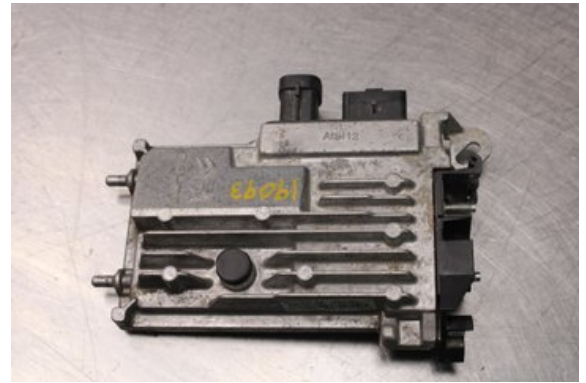

Stock no.:

W616409

Pris saknas

Shipping price / Shipping time:

- / 1-3 days

Vimmerby Bildemontering AB

Källenas 110

59872 Södra Vi

Tel.: 0492-20028

Fax: 0492-20720

www.vimmerbybildemontering.se

Part - Other Control unit

Stock no.:	Position:	Quality:	Fits fr./to m.y
W616409		A	-
New code:	Manufacturer:	Manufacturer no.:	Original no.:
-	-	-	9810858380
Description: start/stop Testad OK start/stop			

Vehicle - Peugeot Partner

Chassi no.:	Model year:	Milage:	Fuel:
VF37DBHY6GJ897277	2017	8.700	Diesel
Colour:	Colour code:	Interior:	Interior code:
SVART	-	-	-
Gearbox:	Gearbox no.:	Gearbox ratio:	Group code:
5vxl	-	-	-
Engine:	Engine code:	Manufacturing date:	Registration date:
1.6HDI/BHY	-	201611	2016-11-30
Description: 1.6HDI DIESEL SKÅP 99HK 1.6HDI/BHY 5VXL 5DR SKP DIE			