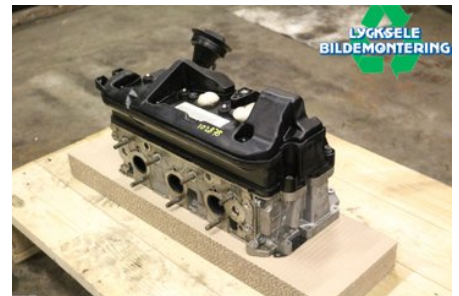

Vehicle - Audi A6 Allroad

Chassi no.:	Model year:	Milage:	Fuel:
WAUZZZ4G9GN169226	2016	16.676	Diesel
Colour:	Colour code:	Interior:	Interior code:
Svart	-	-	-
Gearbox:	Gearbox no.:	Gearbox ratio:	Group code:
Automat	A	-	-
Engine:	Engine code:	Manufacturing date:	Registration date:
2967	CZVA	201603	20160324

Description:

A6 ALLROAD QUATTRO CZVA AUTOMAT 5DR CROSS-OVER DI