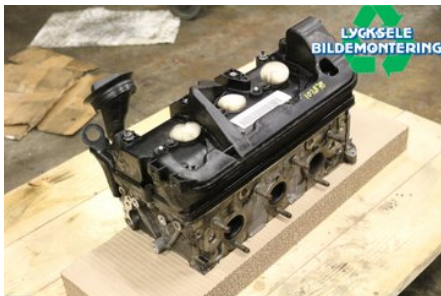

Vehicle - Audi A6 Allroad

Chassi no.:	Model year:	Milage:	Fuel:
WAUZZZ4G9GN169226	2016	16.676	Diesel
Colour:	Colour code:	Interior:	Interior code:
Svart	-	-	-
Gearbox:	Gearbox no.:	Gearbox ratio:	Group code:
Automat	A	-	-
Engine:	Engine code:	Manufacturing date:	Registration date:
2967	CZVA	201603	20160324

Description:

A6 ALLROAD QUATTRO CZVA AUTOMAT 5DR CROSS-OVER DI