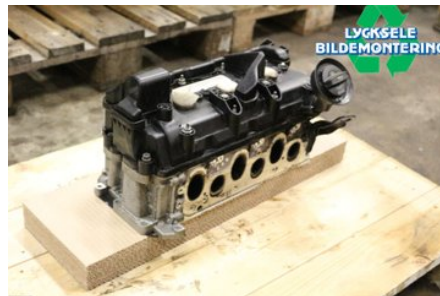

Vehicle - Audi A6 Allroad

Chassi no.:	Model year:	Milage:	Fuel:
WAUZZZ4G9GN169226	2016	16.676	Diesel
Colour:	Colour code:	Interior:	Interior code:
Svart	-	-	-
Gearbox:	Gearbox no.:	Gearbox ratio:	Group code:
Automat	A	-	-
Engine:	Engine code:	Manufacturing date:	Registration date:
2967	CZVA	201603	20160324

Description:

A6 ALLROAD QUATTRO CZVA AUTOMAT 5DR CROSS-OVER DI